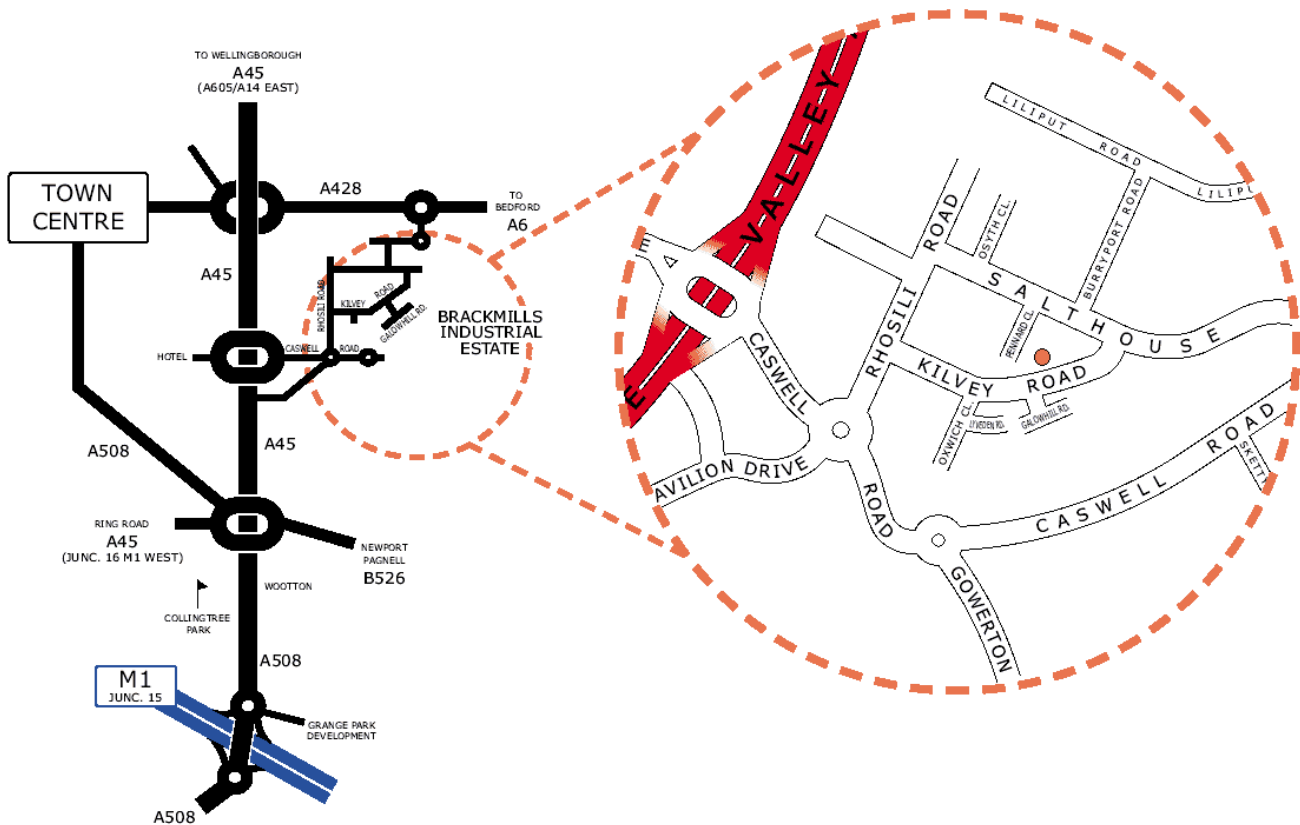

Map & Driving Directions

From the A14 / Wellingborough:

Leave the A14 at junction 9 and follow the A509 towards Wellingborough.

Continue on the A509 until you reach signs for A45 (M1). Follow the A45 towards the M1.

Leave the A45 at the junction signposted for Brackmills and turn left onto Caswell Road.

At the next roundabout turn left onto Rhosili Road.

Take the first turning right onto Kilvey Road, continue following the road for 150 yards

Chaneco is situated on the left.

From the M1 Junction 15:

From the M1, exit at Junction 15, following the signs for Northampton.

Continue on the A508, after the underpass the road becomes the A45.

Take the next junction, signposted for Brackmills and turn right onto Caswell Road.

At the next roundabout turn left onto Rhosili Road.

Take the first turning right onto Kilvey Road, continue following the road for 150 yards

Chaneco is situated on the left.