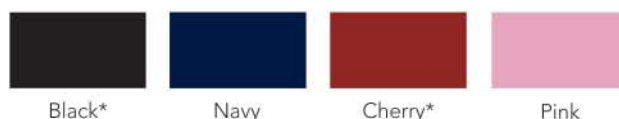

PATENT TRIM COLOURS

ACE & LASER

(Black or White Leather With Leather Trim)

LEATHER TRIM COLOURS

PLUTO

(Leather with matching Nubuck Trim)

MARS

(Leather with Nubuck Trim)